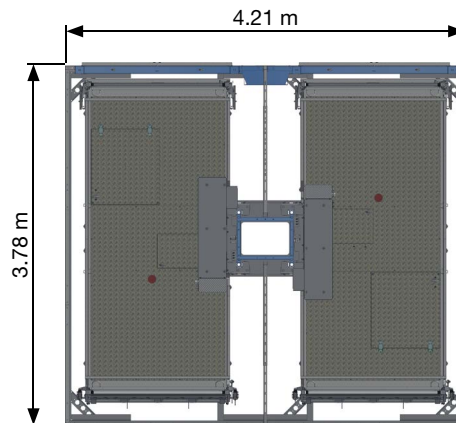

- ★ Specifically designed personnel and material hoist for markets outside Europe ★
- ★ Load capacity up to 2,000 kg materials or 23 persons ★
 - ★ Available in single or twin-design ★
 - ★ Platform size of 3.20 x 1.45 x 2.10 m ★
 - ★ Made in Germany ★

TECHNICAL DATA

Load capacity	2000 kg/23 Personen
Platform dimension	1.45 x 3.20 x 2.10 m
Lifting speed	55 m/min
Lifting height	250 m
Power supply	2 x 22 kW/380-480 V/50-60 Hz/2 x 50 A