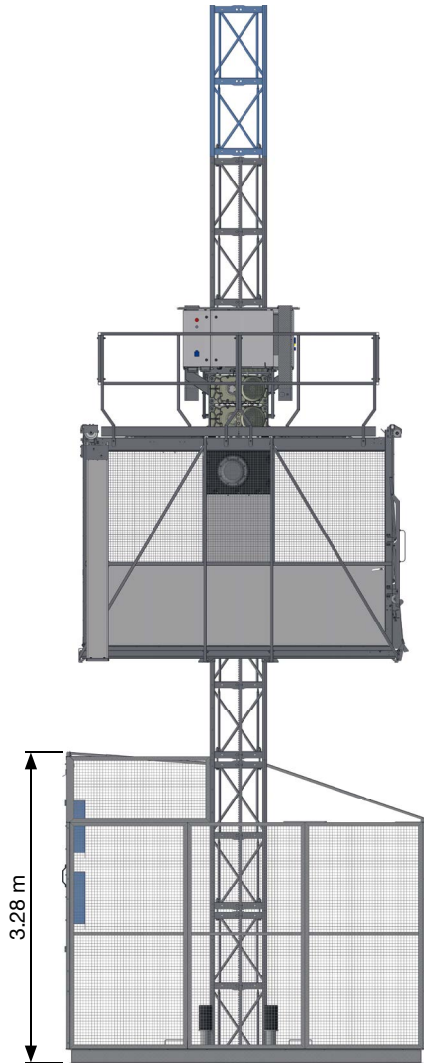

- ★ Specifically designed personnel and material hoist for markets outside Europe ★
- ★ Load capacity up to 2,000 kg materials or 23 persons ★
 - ★ Available in single or twin-design ★
 - ★ Platform size of 3.20 x 1.45 x 2.10 m ★
 - ★ Made in Germany ★

TECHNICAL DATA

Load capacity	2000 kg/23 Personen
Platform dimension	1.45 x 3.20 x 2.10 m
Lifting speed	55 m/min
Lifting height	250 m
Power supply	2 x 22 kW/380-480 V/50-60 Hz/2 x 50 A