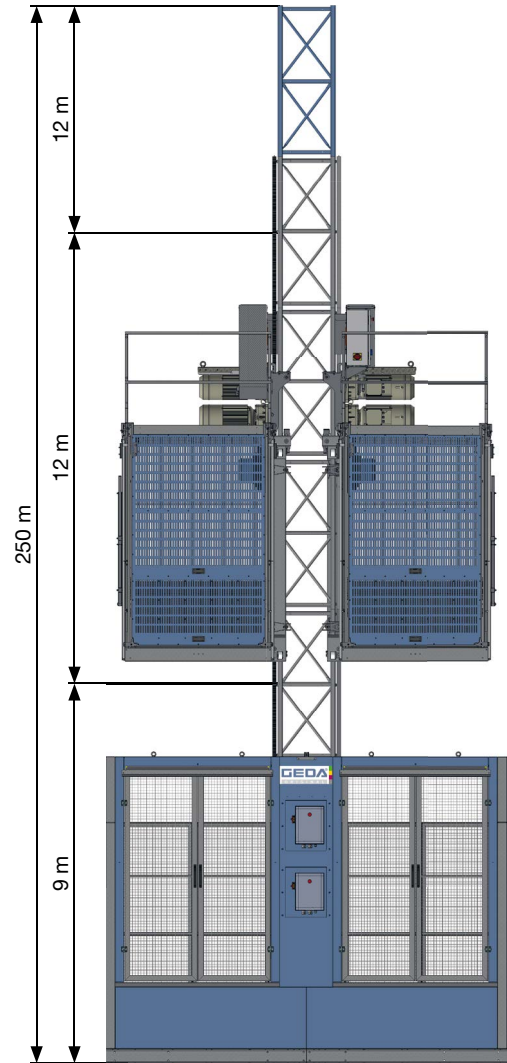

- ★ Specifically designed personnel and material hoist for markets outside Europe ★
- ★ Load capacity up to 2,000 kg materials or 23 persons ★
 - ★ Available in single or twin-design ★
 - ★ Platform size of 3.20 x 1.45 x 2.10 m ★
 - ★ Made in Germany ★

TECHNICAL DATA

Load capacity	2000 kg/23 Personen
Platform dimension	1.45 x 3.20 x 2.10 m
Lifting speed	55 m/min
Lifting height	250 m
Power supply	2 x 22 kW/380-480 V/50-60 Hz/2 x 50 A