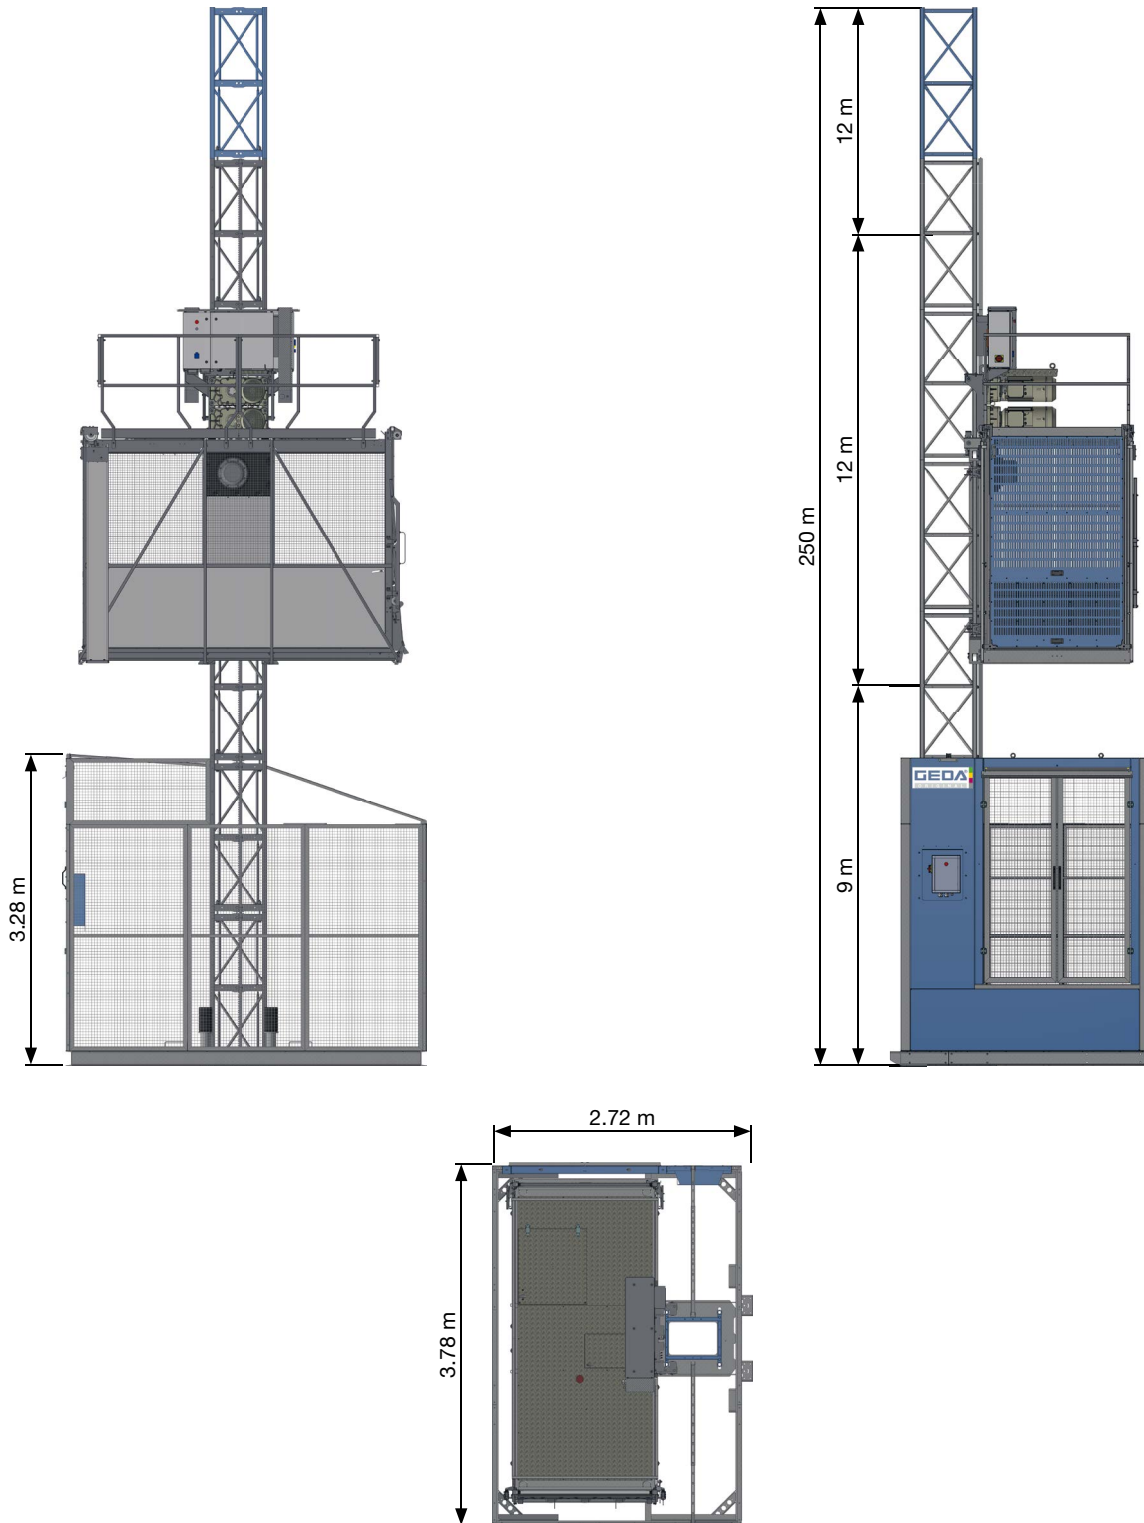

- ★ Specifically designed personnel and material hoist for markets outside Europe ★
- ★ Load capacity up to 2,000 kg materials or 23 persons ★
 - ★ Available in single or twin-design ★
 - ★ Platform size of 3.20 x 1.45 x 2.10 m ★
 - ★ Made in Germany ★

TECHNICAL DATA

Load capacity	2000 kg/23 Personen
Platform dimension	1.45 x 3.20 x 2.10 m
Lifting speed	55 m/min
Lifting height	250 m
Power supply	22 kW/380-480 V/50-60 Hz/50 A